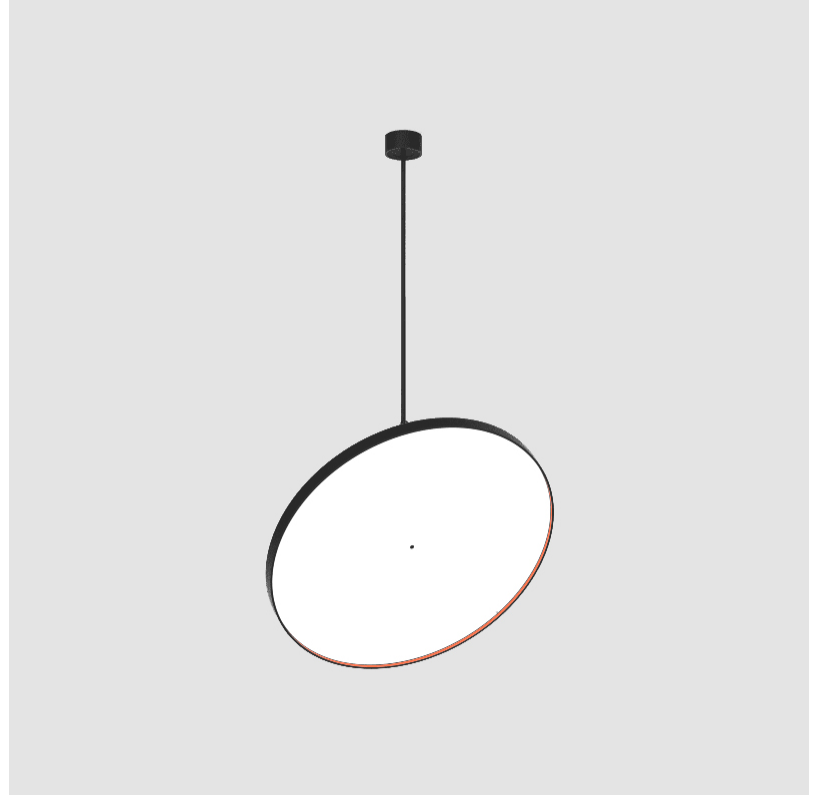

SIGN DIVA FLEX KORONA SUSPENSION

A30869-

base number LED Dimming Color Temperature Finishes (Diamond) Finishes (Triangle) Finishes (Circle) Diffuser

- To build a product code in our configurator select the specify button on the base model # product page
- To build a manual product code on this datasheet choose from the options listed below in blue font and add the suffix to the base model #

GENERAL

Series: Sign Diva Flex
 Subseries: Sign Diva Flex Korona
 Brand: Prolicht
 Division: Architectural
 Mounting Type: Suspension
 Mounting Location: Ceiling
 Subcategory: Pendant

PHYSICAL

Diameter (mm): 1100
 Diameter (in): 43 ⁵/₁₆
 Height (mm): 870
 Height (in): 34 ¹/₄
 Light Distribution: Adjustable / Direct
 Weight (kg): 15.3
 Weight (lbs): 33.66
 Diffuser: PMMA - Opal / Micro-Prism / Sparkling Secret / Vintage Industrial
 Fixture Finish: SSR / BKV / CWI / CRY / HAB / UFT / ITA / RUA / FTG / MYG / LOD / PUS / FRO / FUP / KIA / POP / BLS / SPG / MEY / GOH / GUM / CHC / COM / ABZ / JAG / OBR / MOS / ROR
 Fixture Material: Extruded Aluminum / Steel

GENERAL

Series: Sign Diva Flex
 Subseries: Sign Diva Flex Korona
 Brand: Prolicht
 Division: Architectural
 Mounting Type: Suspension
 Mounting Location: Ceiling
 Subcategory: Pendant

PHYSICAL

Shape: Round
 Diameter (mm): 1100
 Diameter (in): 43 ⁵/₁₆
 Height (mm): 1620
 Height (in): 63 ³/₄
 Light Distribution: Adjustable / Direct
 Weight (kg): 15.5
 Weight (lbs): 34.1
 Diffuser: PMMA - Opal / Micro-Prism / Sparkling Secret / Vintage Industrial
 Fixture Finish: SSR / BKV / CWI / CRY / HAB / UFT / ITA / RUA / FTG / MYG / LOD / PUS / FRO / FUP / KIA / POP / BLS / SPG / MEY / GOH / GUM / CHC / COM / ABZ / JAG / OBR / MOS / ROR
 Fixture Material: Extruded Aluminum / Steel

Adjustability: Rotational 170°; Tilt 90°

RATINGS AND CERTIFICATIONS

Certified By: Certified for North American Standards
 IP rating: IP20

SIGN DIVA FLEX KORONA SUSPENSION

A30870-

PROJECT _____

TYPE _____

SPECIFIER _____