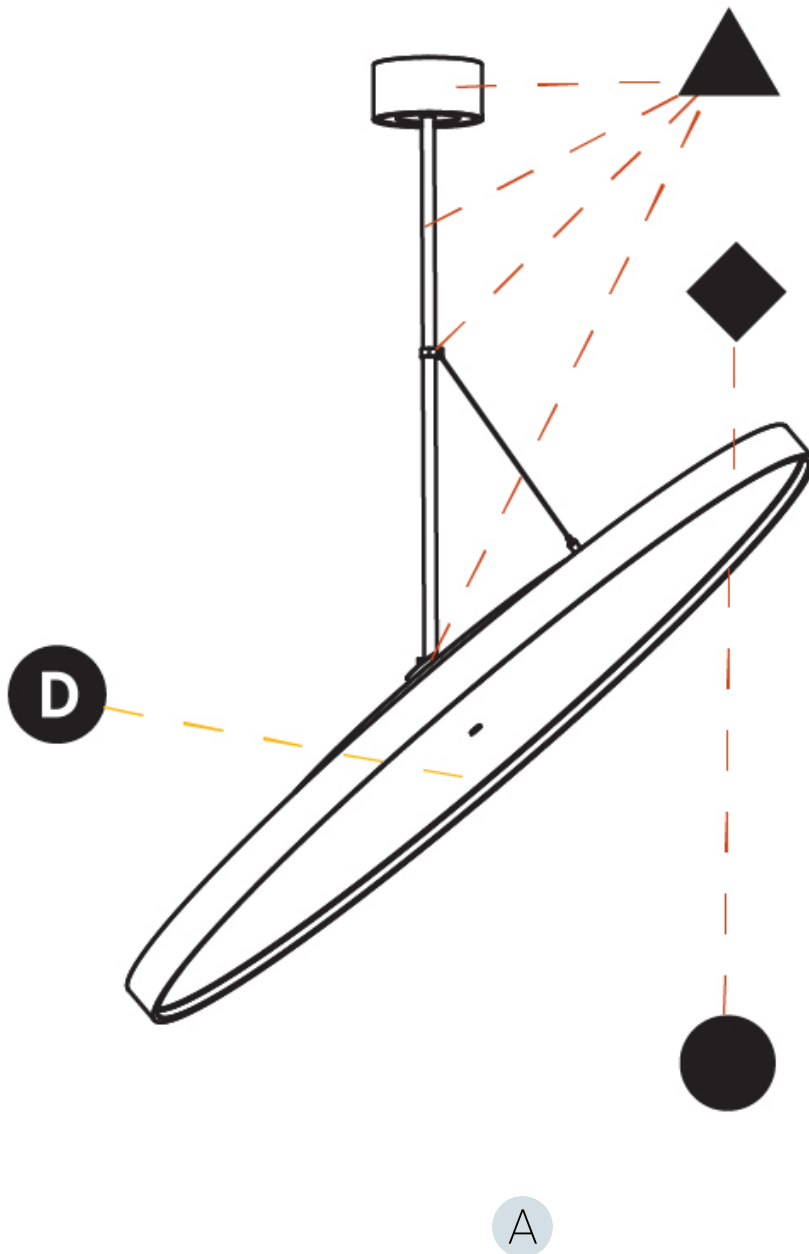

Adjustability: Rotational 170°; Tilt 90°

RATINGS AND CERTIFICATIONS

Certified By: Certified for North American Standards
 IP rating: IP20

SIGN DIVA FLEX KORONA SUSPENSION

A30869-

PROJECT	_____
TYPE	_____
SPECIFIER	_____
QUANTITY	_____
DATE	_____

GENERAL

Series: Sign Diva Flex
 Subseries: Sign Diva Flex Korona
 Brand: Prolicht
 Division: Architectural
 Mounting Type: Suspension
 Mounting Location: Ceiling
 Subcategory: Pendant

PHYSICAL

Shape: Round
 Diameter (mm): 1100
 Diameter (in): 43 ⁵/₁₆
 Height (mm): 1620
 Height (in): 63 ³/₄
 Light Distribution: Adjustable / Direct
 Weight (kg): 15.5
 Weight (lbs): 34.1
 Diffuser: PMMA - Opal / Micro-Prism / Sparkling Secret / Vintage Industrial
 Fixture Finish: SSR / BKV / CWI / CRY / HAB / UFT / ITA / RUA / FTG / MYG / LOD / PUS / FRO / FUP / KIA / POP / BLS / SPG / MEY / GOH / GUM / CHC / COM / ABZ / JAG / OBR / MOS / ROR
 Fixture Material: Extruded Aluminum / Steel