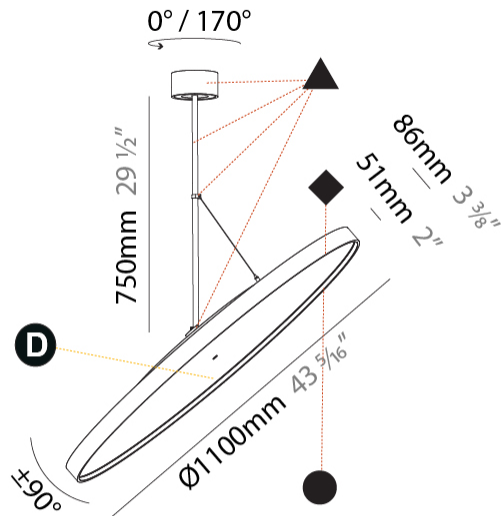

GENERAL

Series: Sign Diva Flex
 Subseries: Sign Diva Flex Korona
 Brand: Prolicht
 Division: Architectural
 Mounting Type: Suspension
 Mounting Location: Ceiling
 Subcategory: Pendant

PHYSICAL

Diameter (mm): 1100
 Diameter (in): 43 ⁵/₁₆
 Height (mm): 870
 Height (in): 34 ¹/₄
 Light Distribution: Adjustable / Direct
 Weight (kg): 15.3
 Weight (lbs): 33.66
 Diffuser: PMMA - Opal / Micro-Prism / Sparkling Secret / Vintage Industrial
 Fixture Finish: SSR / BKV / CWI / CRY / HAB / UFT / ITA / RUA / FTG / MYG / LOD / PUS / FRO / FUP / KIA / POP / BLS / SPG / MEY / GOH / GUM / CHC / COM / ABZ / JAG / OBR / MOS / ROR
 Fixture Material: Extruded Aluminum / Steel

Adjustability: Rotational 170°; Tilt 90°

RATINGS AND CERTIFICATIONS

Certified By: Certified for North American Standards
 IP rating: IP20

SIGN DIVA FLEX KORONA SUSPENSION

A30869-

PROJECT	_____
TYPE	_____
SPECIFIER	_____
QUANTITY	_____
DATE	_____

GENERAL

Series: Sign Diva Flex
 Subseries: Sign Diva Flex Korona
 Brand: Prolicht
 Division: Architectural
 Mounting Type: Suspension
 Mounting Location: Ceiling
 Subcategory: Pendant

PHYSICAL

Shape: Round
 Diameter (mm): 1100
 Diameter (in): 43 ⁵/₁₆
 Height (mm): 1620
 Height (in): 63 ³/₄
 Light Distribution: Adjustable / Direct
 Weight (kg): 15.5
 Weight (lbs): 34.1
 Diffuser: PMMA - Opal / Micro-Prism / Sparkling Secret / Vintage Industrial
 Fixture Finish: SSR / BKV / CWI / CRY / HAB / UFT / ITA / RUA / FTG / MYG / LOD / PUS / FRO / FUP / KIA / POP / BLS / SPG / MEY / GOH / GUM / CHC / COM / ABZ / JAG / OBR / MOS / ROR
 Fixture Material: Extruded Aluminum / Steel